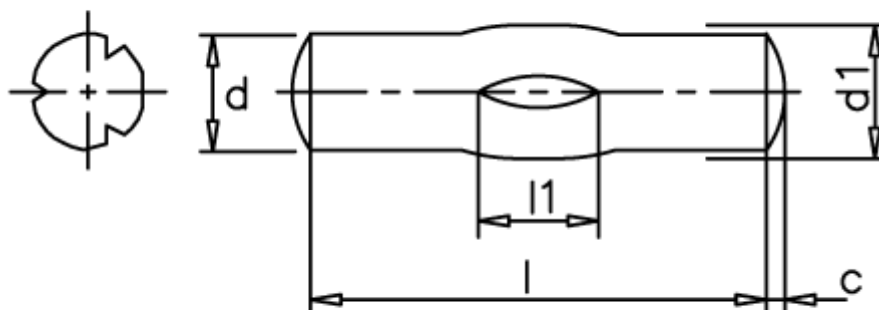

Data Sheet

Article number: 08083130

Description: KLEE Slotted pin S8 3x30
Steel

Measures

d1 = 3.0
d2 = 3.20
Length = 26-40